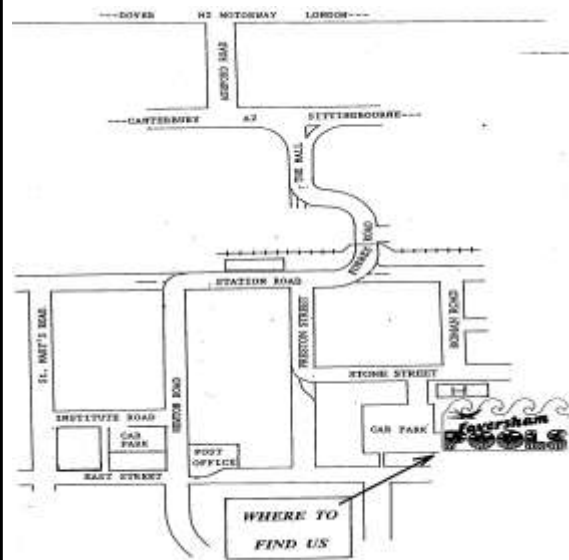

Summer Programme
2017
OUTDOOR POOLS OPEN 29th April
see us at www.favershampools.com

LESLIE SMITH DRIVE,
FAVERSHAM, KENT ME13 8PW
Telephone: (01795) 532426

SUMMER PROGRAMME AT A GLANCE

LANED SWIMMING AVAILABLE FOR ADULTS DURING PUBLIC SWIMMING TIMES (All day on Indoor Pool & between 9.00am & 10.00am on Outdoor Pool, except Saturdays & when used by school-see school list at Reception)